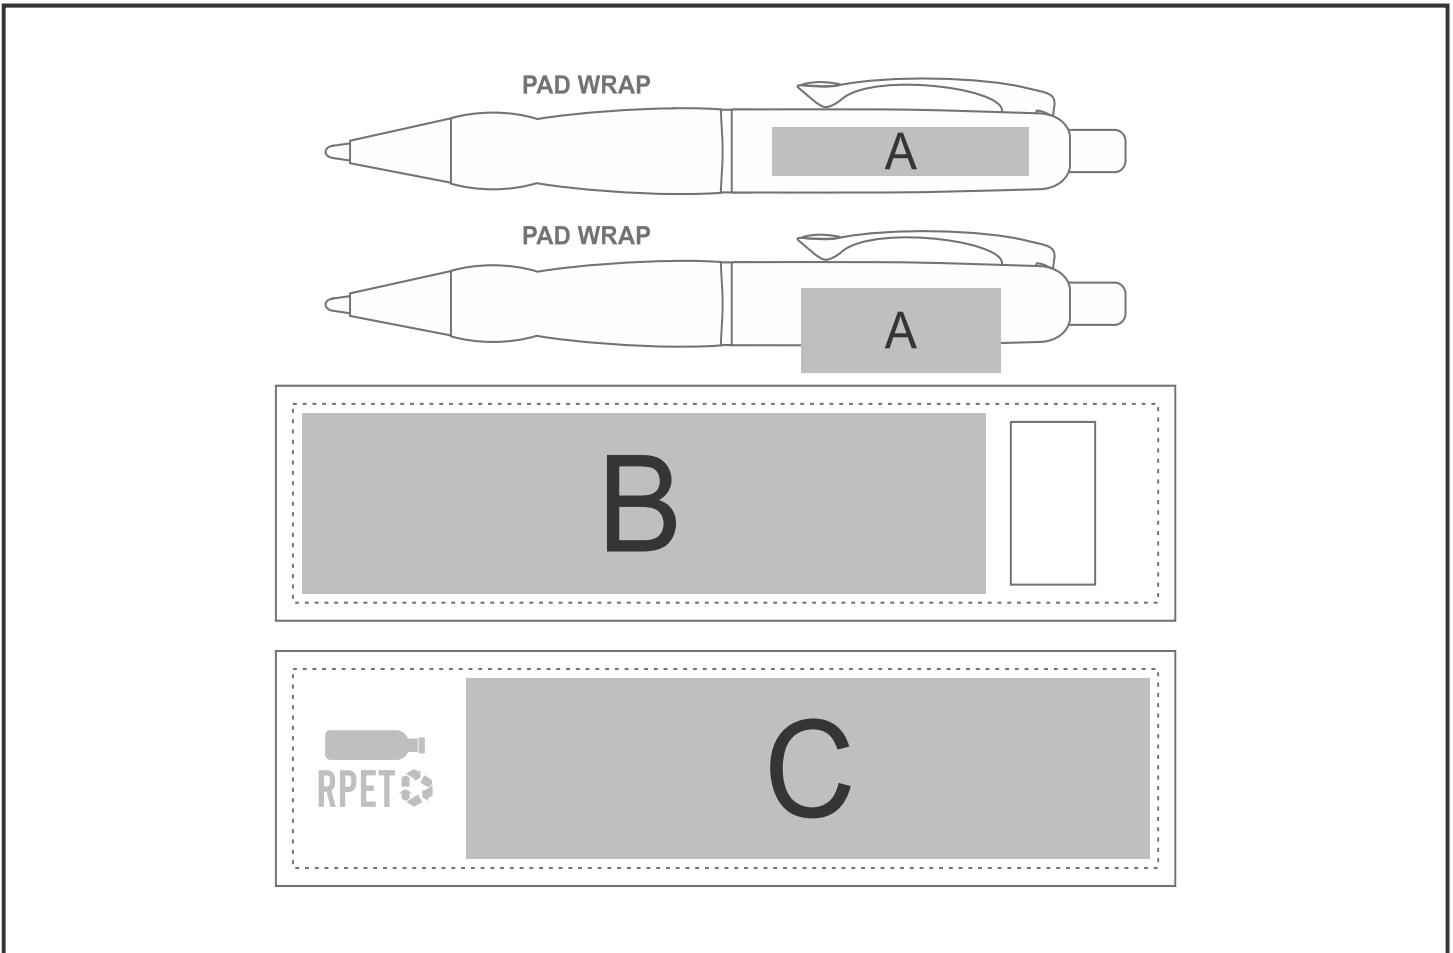

# GP-AL-36-B

Altitude Turbo Tide Ball Pen in Pouch

## Need to know:

- Includes 1-Colour, 1-Position Pad Print on Pen(setup fee applies)
- Can not guarantee 100% straightness due to stitching on Pouch.
- Texture of Item will affect the quality of Screen Print.

## Branding Options:

Position	Branding Method (Branding Code)	No. of Colours	Dimension
A	Pad Printing (PC)	4 Colours	45mm wide x 6mm high
A	Pad Wrap (PW)	1 Colour	35mm wide x 14mm high
B	Screen Print (SA)	1 Colour	120mm wide x 30mm high
C	Screen Print (SA)	1 Colour	120mm wide x 30mm high